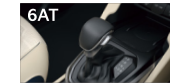

Power
115 ps/4 000 rpm

Torque
250 Nm/1 500-2 750 rpm