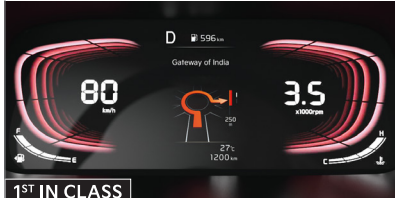

**2ND ROW ONE-TOUCH EASY
ELECTRIC TUMBLE SEAT**

1ST IN CLASS

Quick & easy way to walk straight to the third row with just a touch of button.

VENTILATED FRONT SEATS

1ST IN CLASS

With days getting hotter, the driving experience gets cooler while lounging in the lap of luxury.

**FULL DIGITAL LCD CLUSTER WITH 10.6 CM
(4.2") TFT MULTI-INFORMATION DISPLAY**

1ST IN CLASS

High-tech and modern look with all the important information for driving precision.

**CABIN SURROUND 64 COLOR
AMBIENT MOOD LIGHTING**