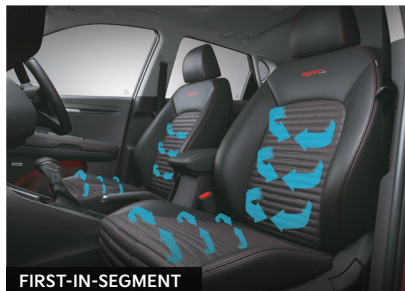

VENTILATED FRONT SEATS

FIRST-IN-SEGMENT

Make every drive a breeze in hot and humid conditions