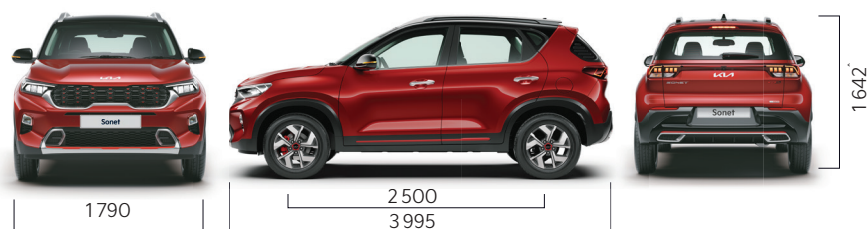

TECHNICAL SPECIFICATIONS

ENGINE	SMARTSTREAM G1.2	G1.0 T-GDi	1.5L CRDi WGT	1.5L CRDi VGT		
Fuel Type	Petrol	Petrol	Diesel	Diesel		
Emission Standard	BS VI	BS VI	BS VI	BS VI		
Fuel System	MPI	GDi	CRDi	CRDi		
Displacement (cc)	1197	998	1493	1493		
Max. Power (ps / rpm)	83 / 6 000	120 / 6 000	100 / 4 000	115 / 4 000		
Max. Torque (Nm / rpm)	115 / 4 200	172 / 1 500 ~ 4 000	240 / 1 500 ~ 2 750	250 / 1 500 ~ 2 750		
DRIVE/TRANSMISSION						
Transmission	5MT	6iMT/ 7DCT	6MT	6AT		
Drive System	2WD					
SUSPENSION/BRAKES						
Suspension - Front	McPherson Strut with Coil Spring					
Suspension - Rear	Coupled Torsion Beam Axle (CTBA) with Coil Spring					
Brakes	Front - Disc, Rear - Drum					
TYRES						
Tyre Size - Vehicle	195 / 65 R 15 - 38.1 cm (15") (HTE) , 215 / 60 R 16 - 40.64 cm (16") (HTK, HTK+, HTX, HTX+, GTX+)					
Tyre Size - Spare	195 / 65 R 15 - 38.1 cm (15") (Steel)					
OTHERS						
Gear Shift Indicator	MT/ iMT					
Fuel Tank Capacity (l)	45					
Seating Capacity	5					
Boot Space (l)	392**					
POWERTRAIN OPTIONS						
Trims →	HTE	HTK	HTK+	HTX	HTX+	GTX+
Smartstream G1.2 5MT	●	●	●	-	-	-
Smartstream G1.0 T-GDi 6iMT	-	-	-	●	●	●
Smartstream G1.0 T-GDi 7DCT	-	-	-	●	-	●
1.5L CRDi WGT 6MT	●	●	●	●	●	●
1.5L CRDi VGT 6AT	-	-	-	●	-	●

DIMENSIONS Unit: mm

BODY COLORS

8 Monotone Colors

3 Dual tone colours with Sunroof (Available in HTX+ & GTX+)